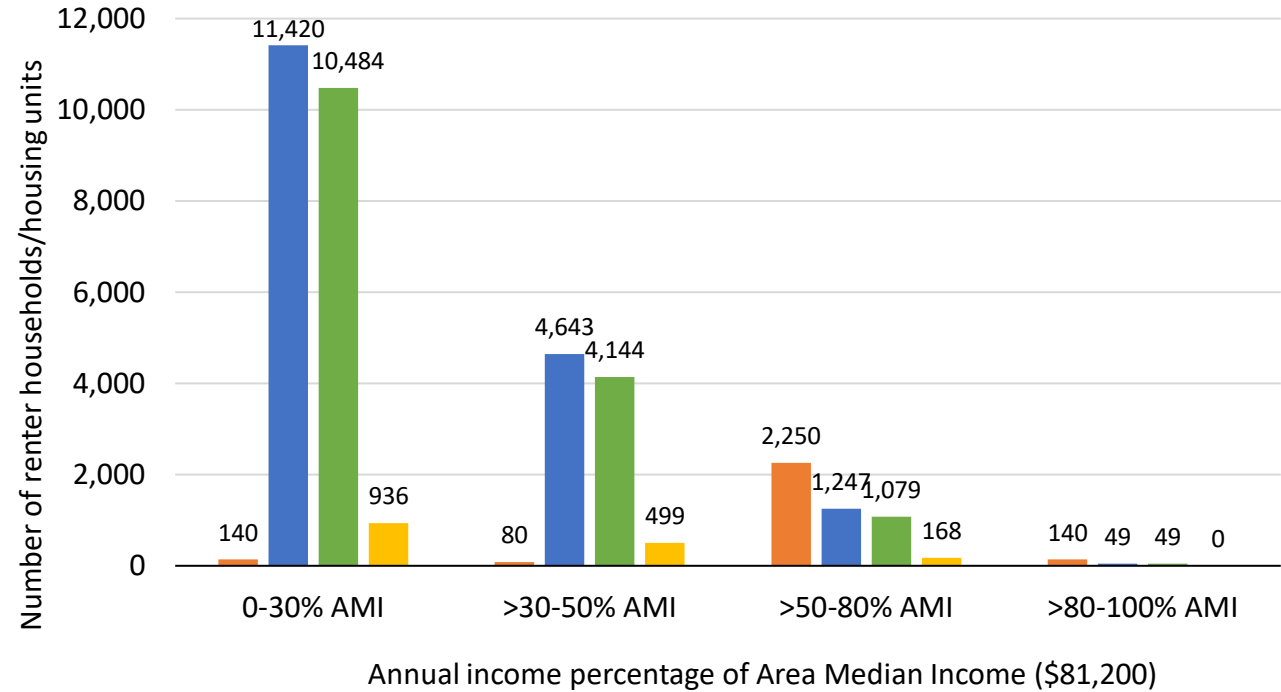

Capital Area Justice Ministry
 City of Tallahassee and Unincorporated Leon County
 2022
 Severely Housing Cost-Burdened Renter Households and
 Multifamily Rental Production Since 2020

- Multifamily Units Built Since 2020 and in Pipeline**
- 2022 Number of County Renter Households Severely Housing Cost-Burdened*
- 2022 Number of City Renter Households Severely Housing Cost-Burdened*
- 2022 Number of Unincorporated County Renter Households Severely Housing Cost-Burdened*